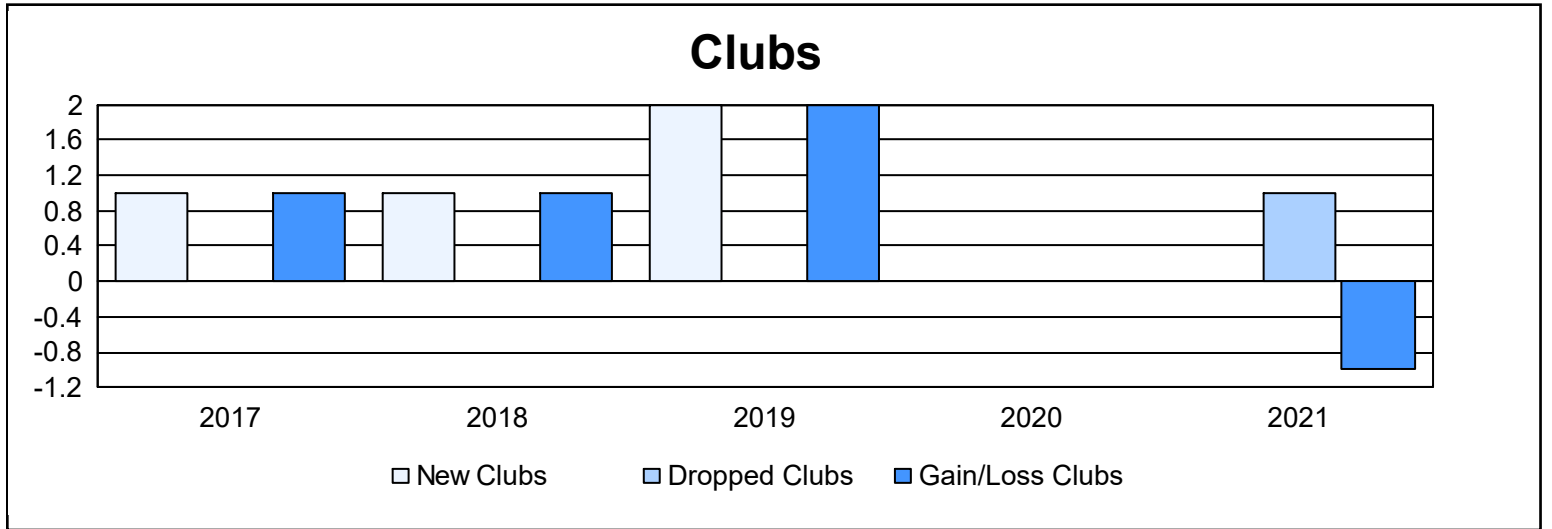

Year	New Clubs	Dropped Clubs	Gain/ Loss Clubs	New Members	Charter Members	Reinstate Members	Transfer Members	Total Member Added	Total Members Dropped	Gain/ Loss Members
2016-2017	1	0	1	107	24	1	0	132	79	53
2017-2018	1	0	1	82	32	0	1	115	94	21
2018-2019	2	0	2	70	46	1	2	119	135	-16
2019-2020	0	0	0	59	4	0	2	65	93	-28
2020-2021	0	1	-1	55	1	0	6	62	72	-10
<b>Average</b>	<b>1</b>	<b>0</b>	<b>1</b>	<b>75</b>	<b>21</b>	<b>0</b>	<b>2</b>	<b>99</b>	<b>95</b>	<b>4</b>

### Membership Composition June 2021 Cumulative