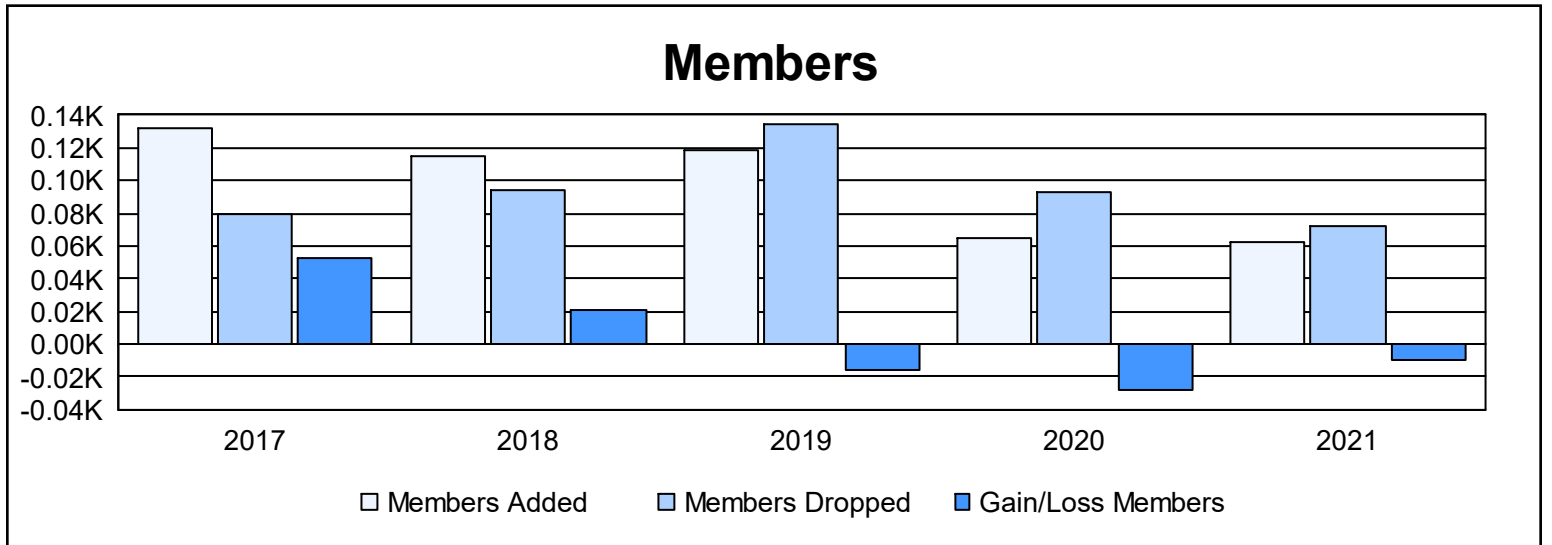

Year	New Clubs	Dropped Clubs	Gain/ Loss Clubs	New Members	Charter Members	Reinstate Members	Transfer Members	Total Member Added	Total Members Dropped	Gain/ Loss Members
2016-2017	1	0	1	107	24	1	0	132	79	53
2017-2018	1	0	1	82	32	0	1	115	94	21
2018-2019	2	0	2	70	46	1	2	119	135	-16
2019-2020	0	0	0	59	4	0	2	65	93	-28
2020-2021	0	1	-1	55	1	0	6	62	72	-10
<b>Average</b>	<b>1</b>	<b>0</b>	<b>1</b>	<b>75</b>	<b>21</b>	<b>0</b>	<b>2</b>	<b>99</b>	<b>95</b>	<b>4</b>

### Membership Composition June 2021 Cumulative